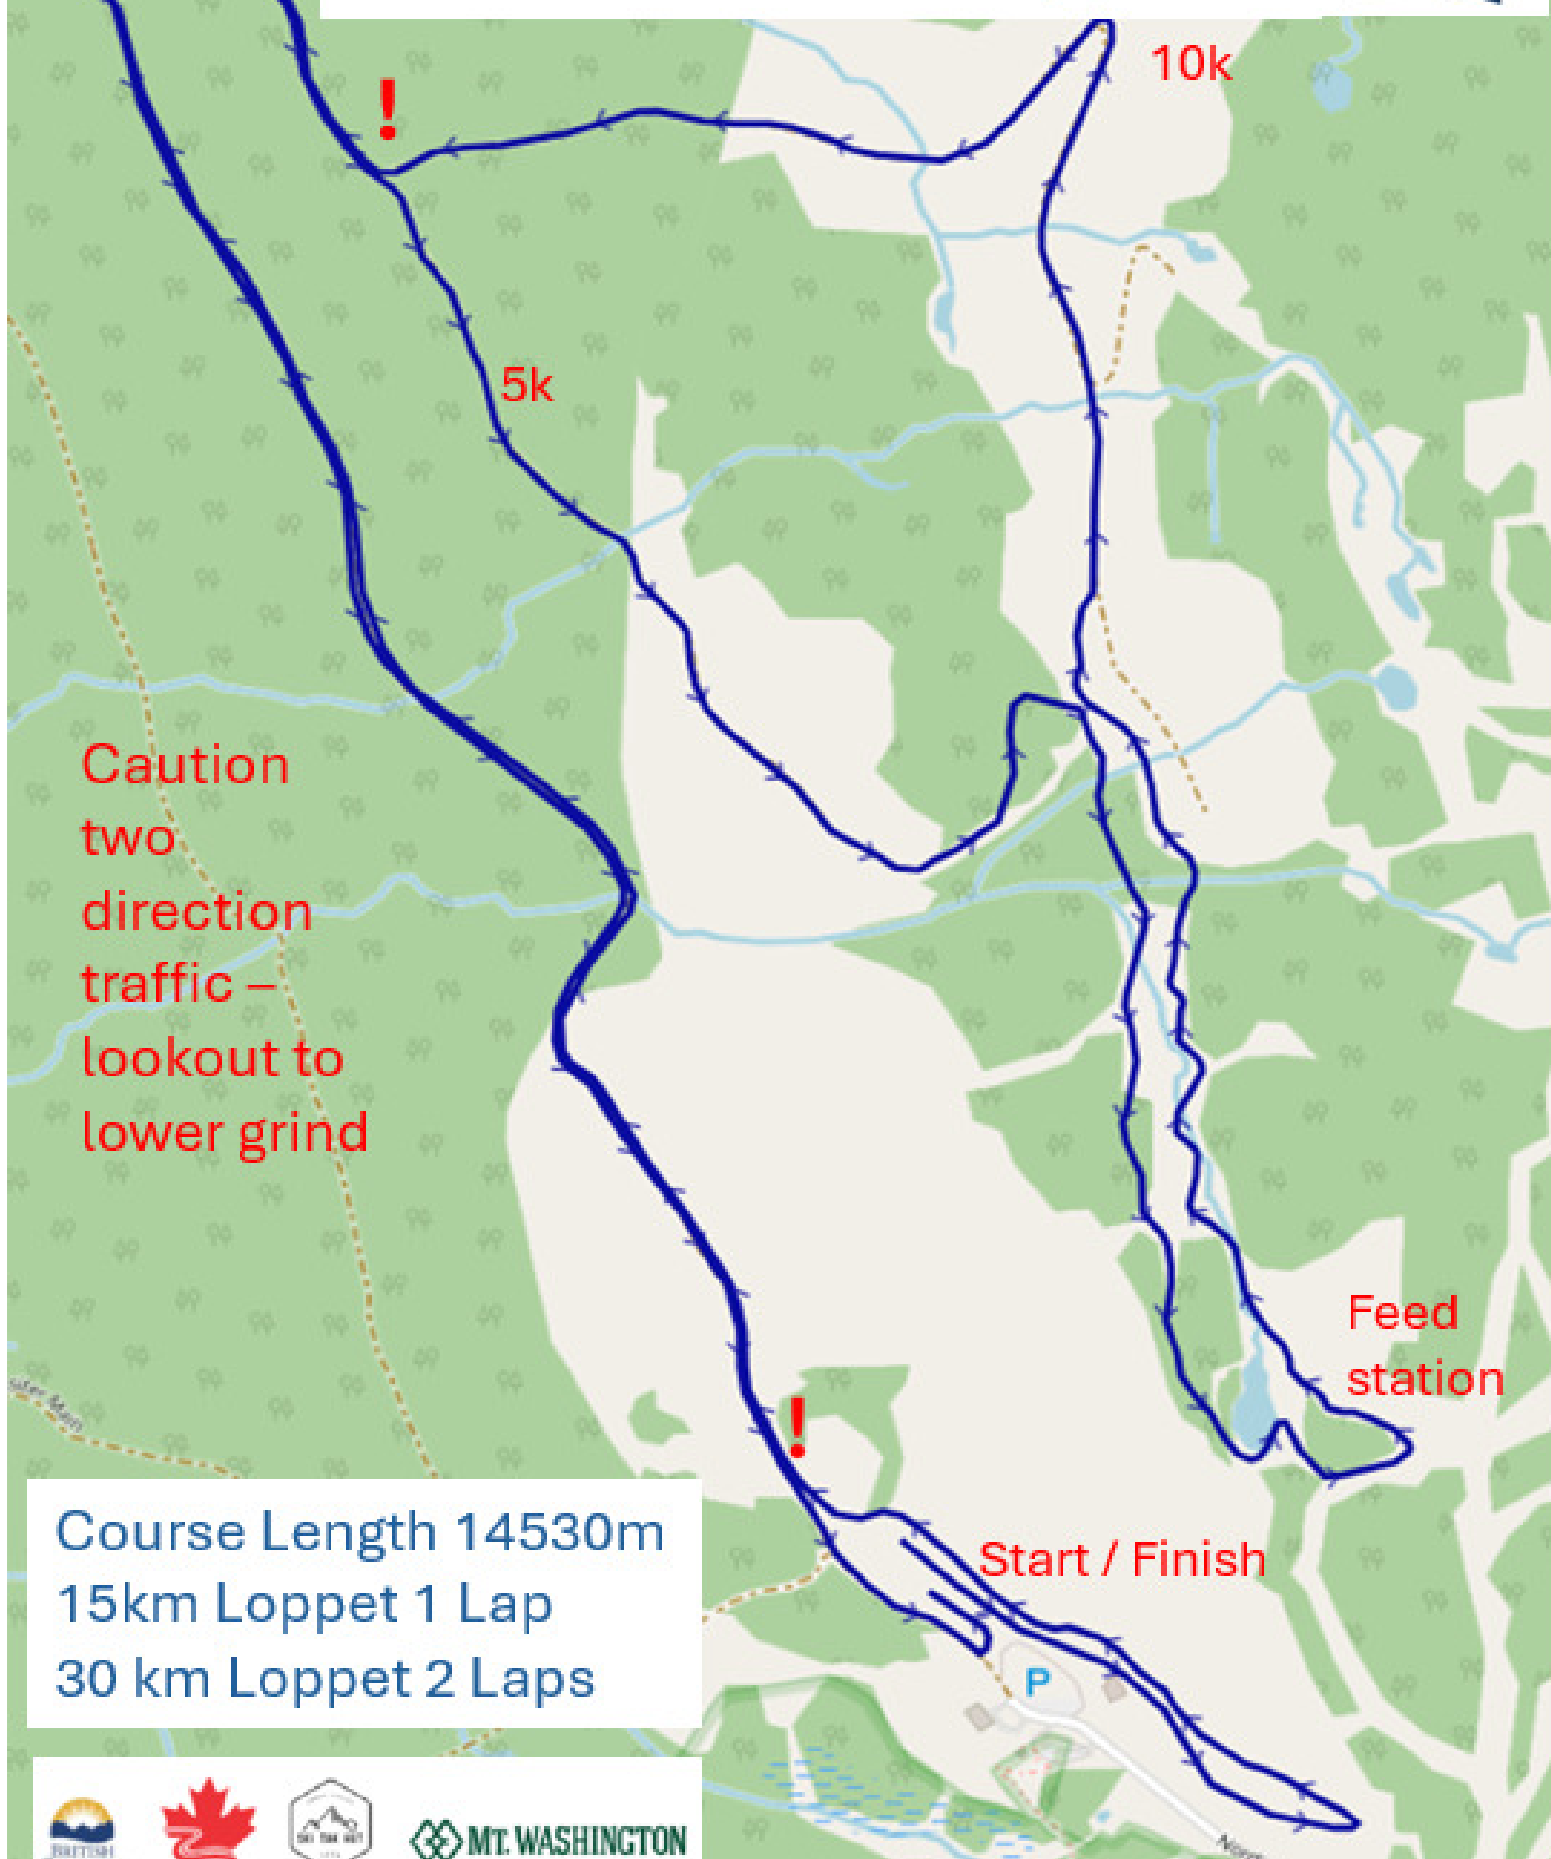

Strathcona Nordic Ski Club 2024 Vancouver Island Loppet

Caution
two
direction
traffic -
lookout to
lower grind

10k

5k

Feed
station

Start / Finish

Course Length 14530m
15km Loppet 1 Lap
30 km Loppet 2 Laps