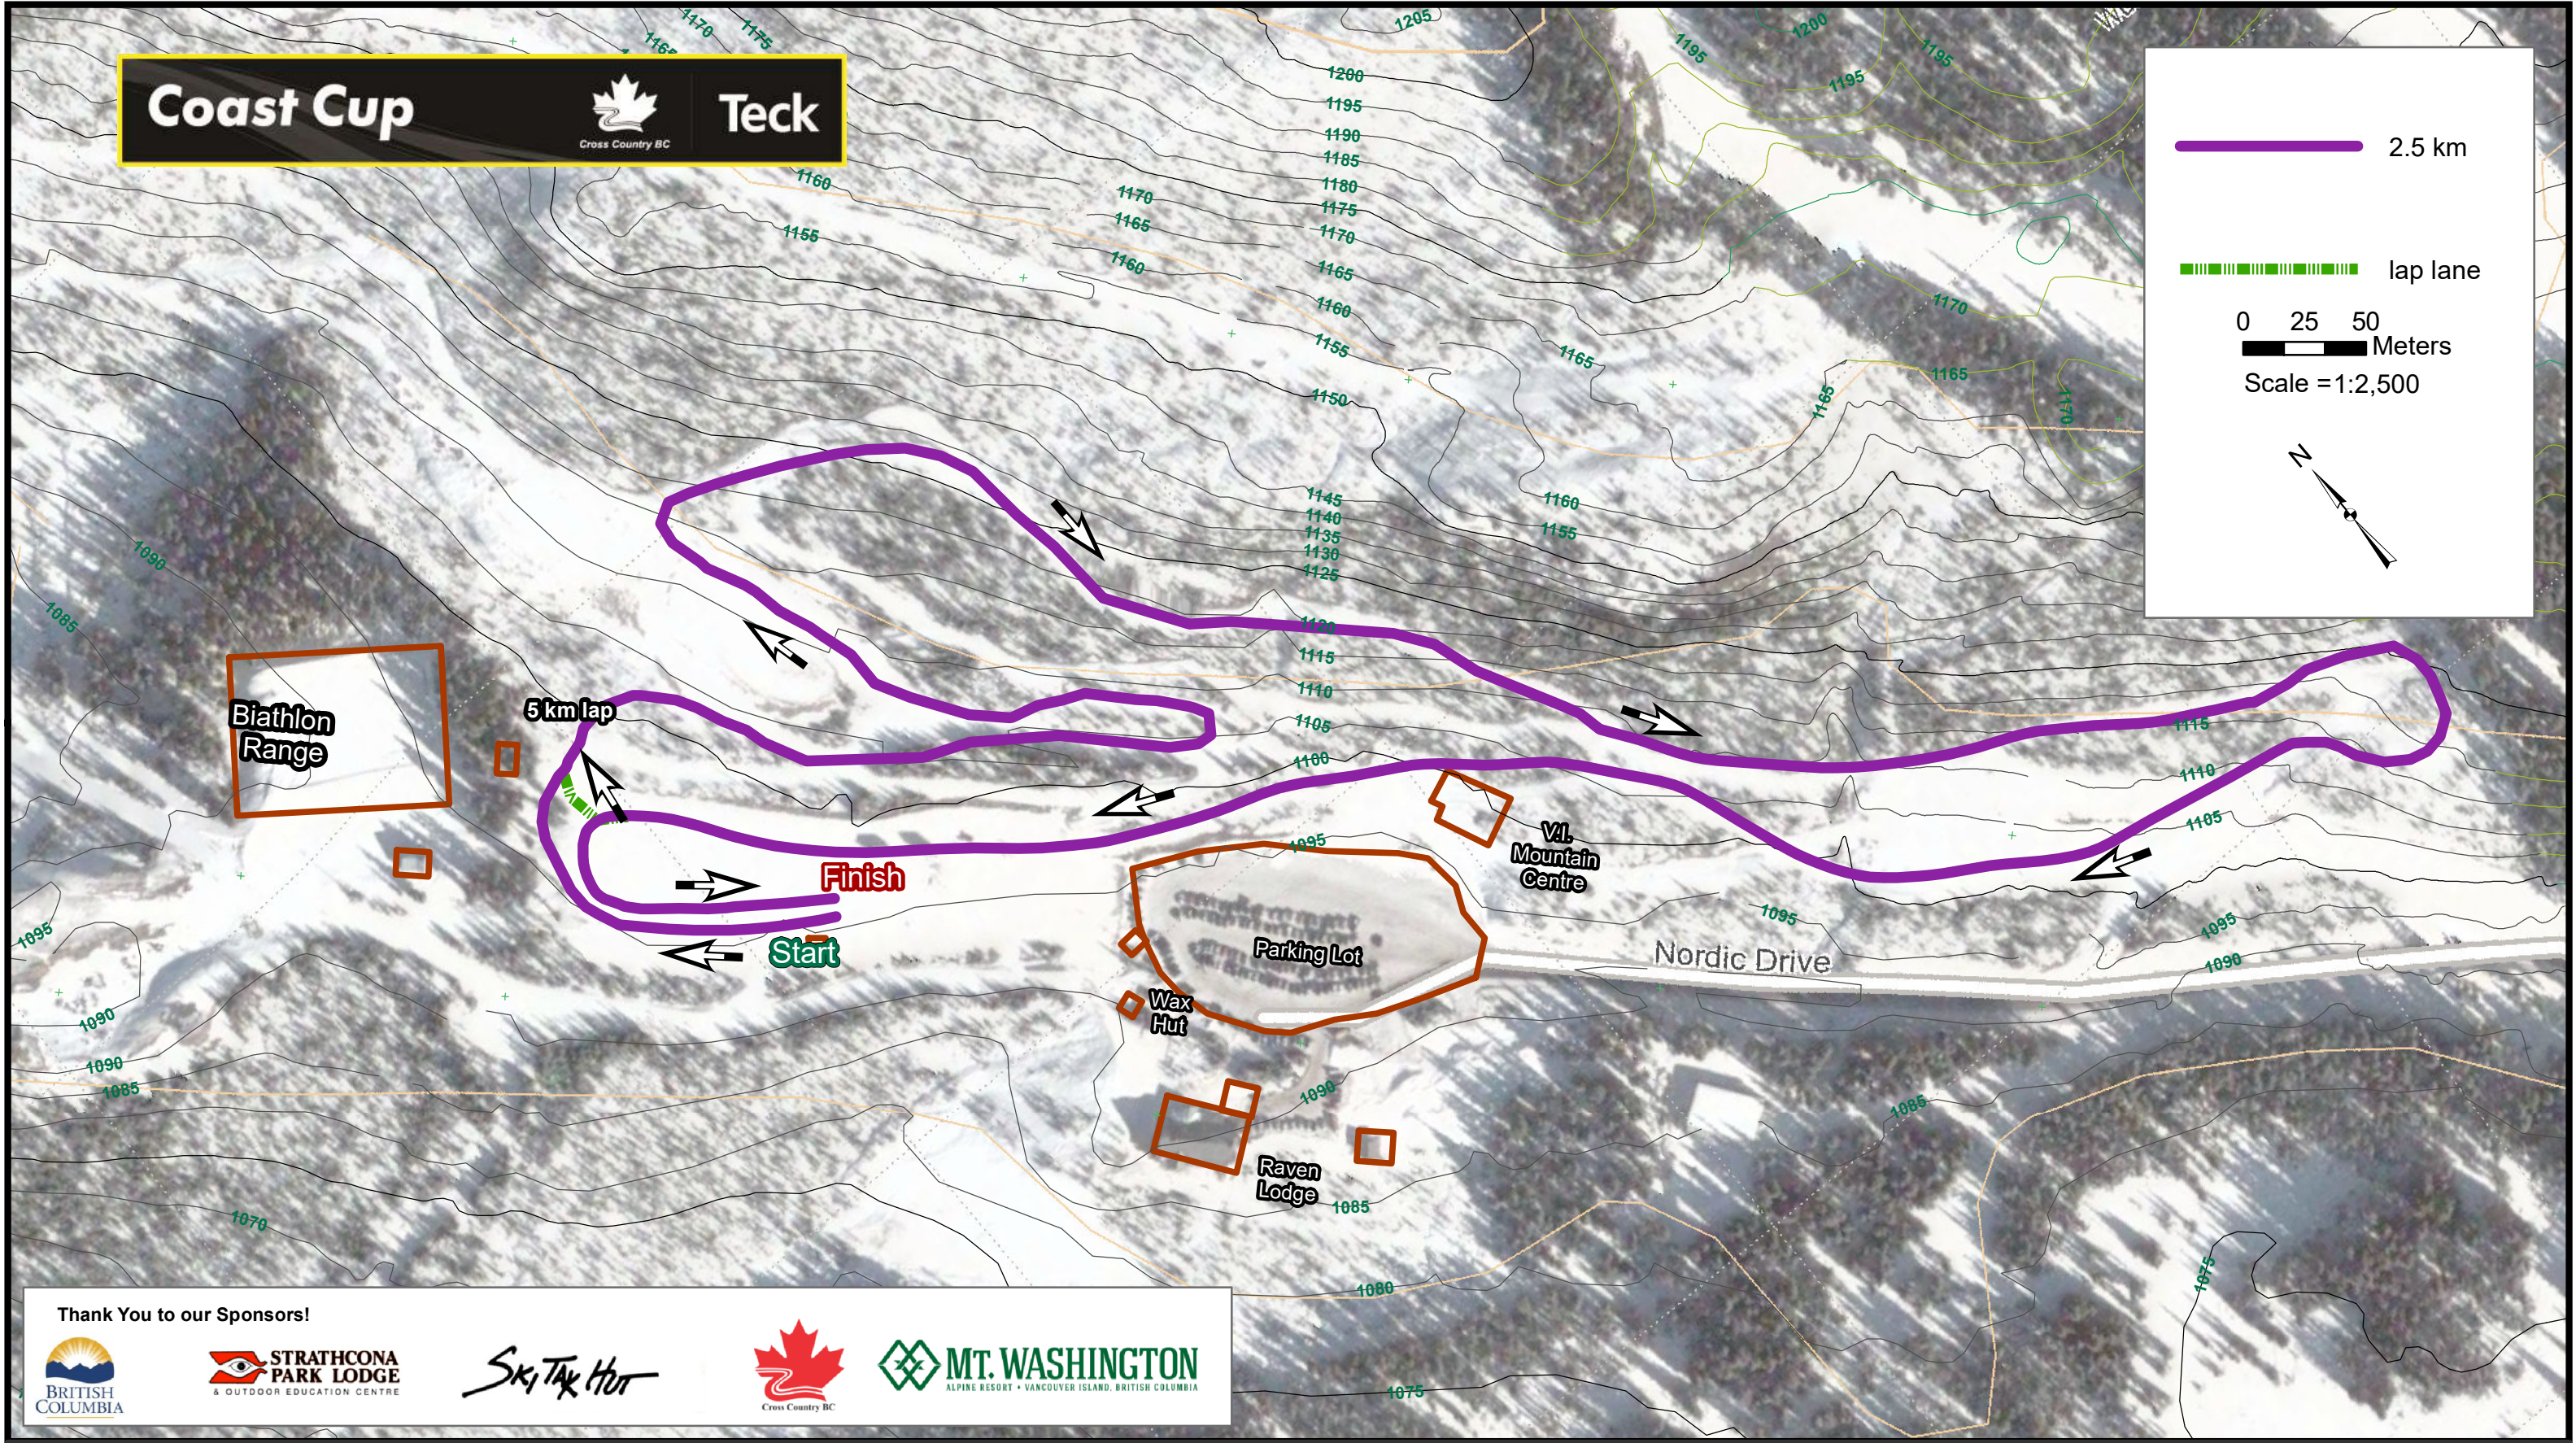

Coast Cup

Teck

2.5 km

lap lane

0 25 50 Meters

Scale = 1:2,500

Thank You to our Sponsors!

# Teck Coast Cup # 5

Saturday, Feb 15th, 2020

## 2.5 Km Course

Note: changes to courses may be required due to changing snow and weather conditions. Visit [strathconanordics.com/races/coast-cup](http://strathconanordics.com/races/coast-cup) for more info.